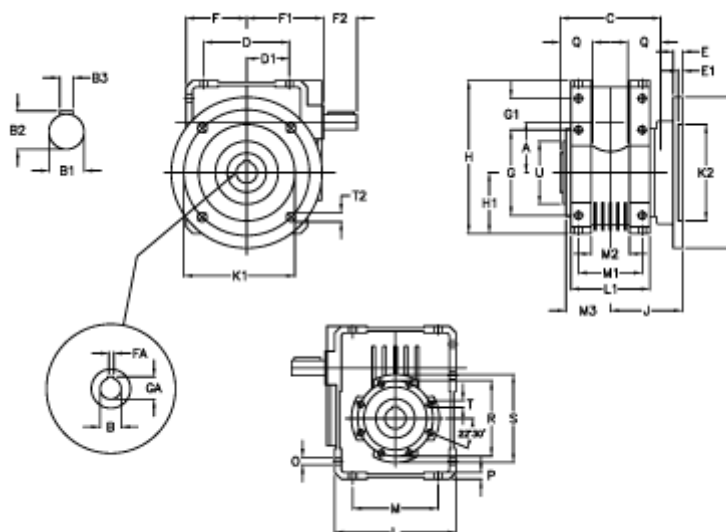

Article number: 3922075020500

Description: Worm gear with solid input shaft
W 75UFC1-20-HS unassembled

Measures

A = 75.00	Description = W75 UFC-xx-P71 B5	G1 = 46.5	L = 174	Q = 40
B = 30	E = 12	GA = 33.3	L1 = 104	R = 110
B1 = 19	E1 = 5	H = 220.5	M = 126	S = 125
B2 = 21.5	F = 87.0	H1 = 87.0	M1 = 82	T = M8x14
B3 = 6	F1 = 124.5	J = 85.0	M2 = 44	T2 = 12.5
C = 127	F2 = 40	K = 200	M3 = 58.5	U = 90
D = 109.5	FA = 8	K1 = 165	O = 10.5	
D1 = 46.5	G = 126	K2 = 130	P = 9	